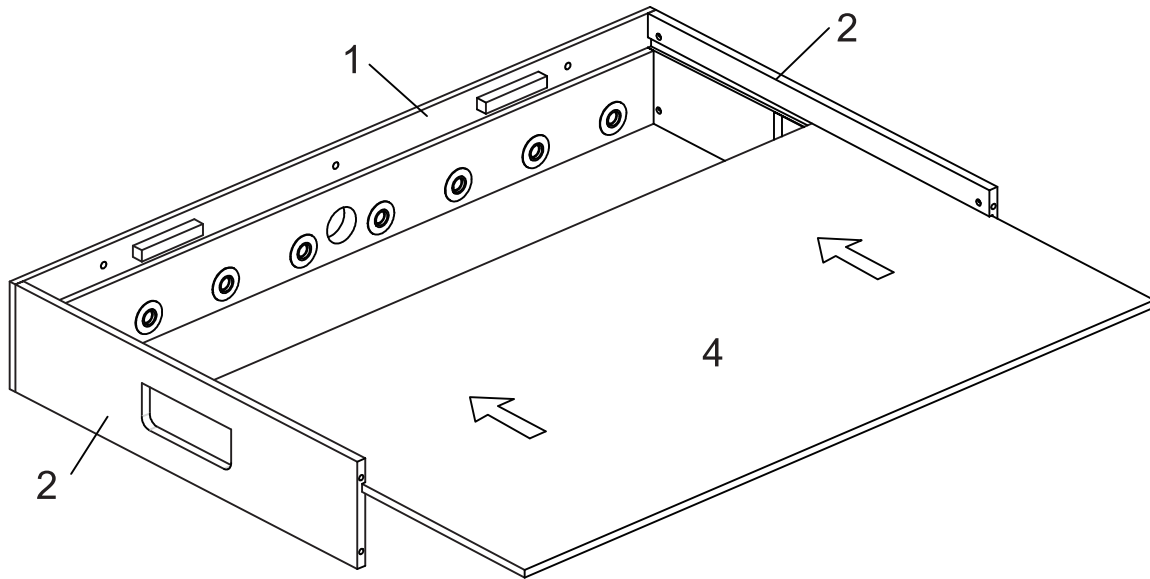

Assembly Instructions

WARNING: TWO ADULTS ARE NEEDED TO ASSEMBLE THE SOCCER TABLE

STEP 2